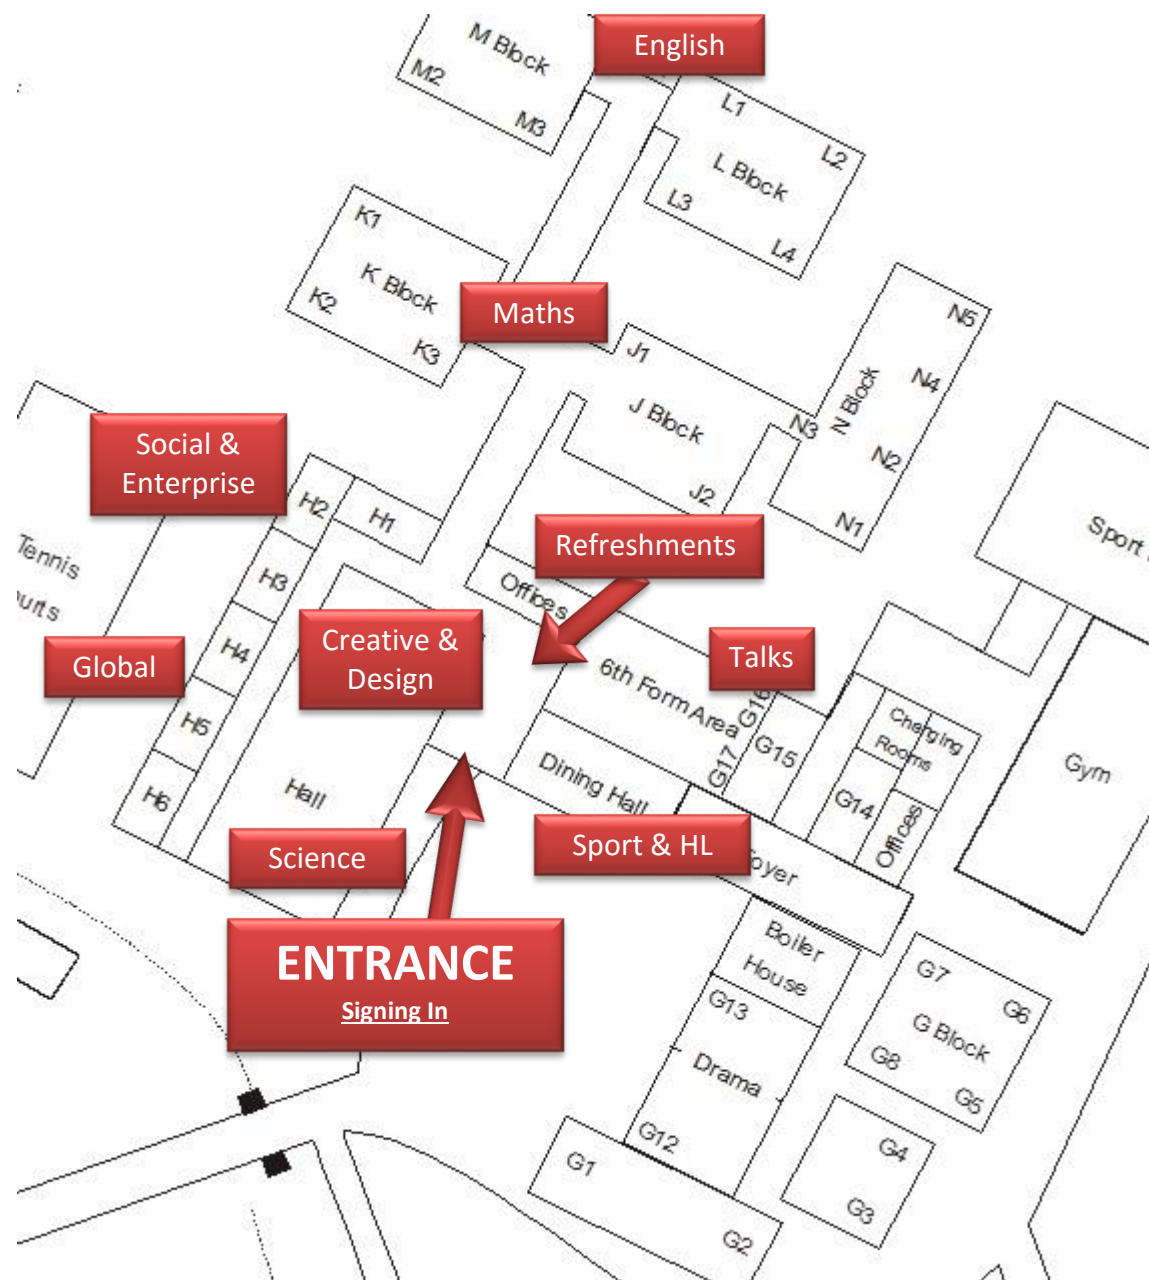

Parents' Evening Learning Community Locations

CANNOCK CHASE HIGH SCHOOL

A C H I E V E M E N T F O R A L L

Please enter through the Main Foyer

Learning Communities

English	M1, M2, M3, L1, L3
Maths	K1, K2, K3, J1, J2
Science	US Hall
Creative & Design	US Hall
Art, Drama, Music, Product Design, Graphics, Textiles	
Global	
Geography,	H4
History,	H5
Languages	H6
Social & Enterprise	H1, H2, H3
RE, Psychology, Sociology, Creative iMedia, Law, Business Studies, Computer Science	
Sport & Healthy Lifestyles	Dining Hall(Canteen)
PE, Health & Social Care, Child Development, Food	
	<u>Foyer</u>
Signing In	
	<u>Talks</u>
Sixth Form Centre	